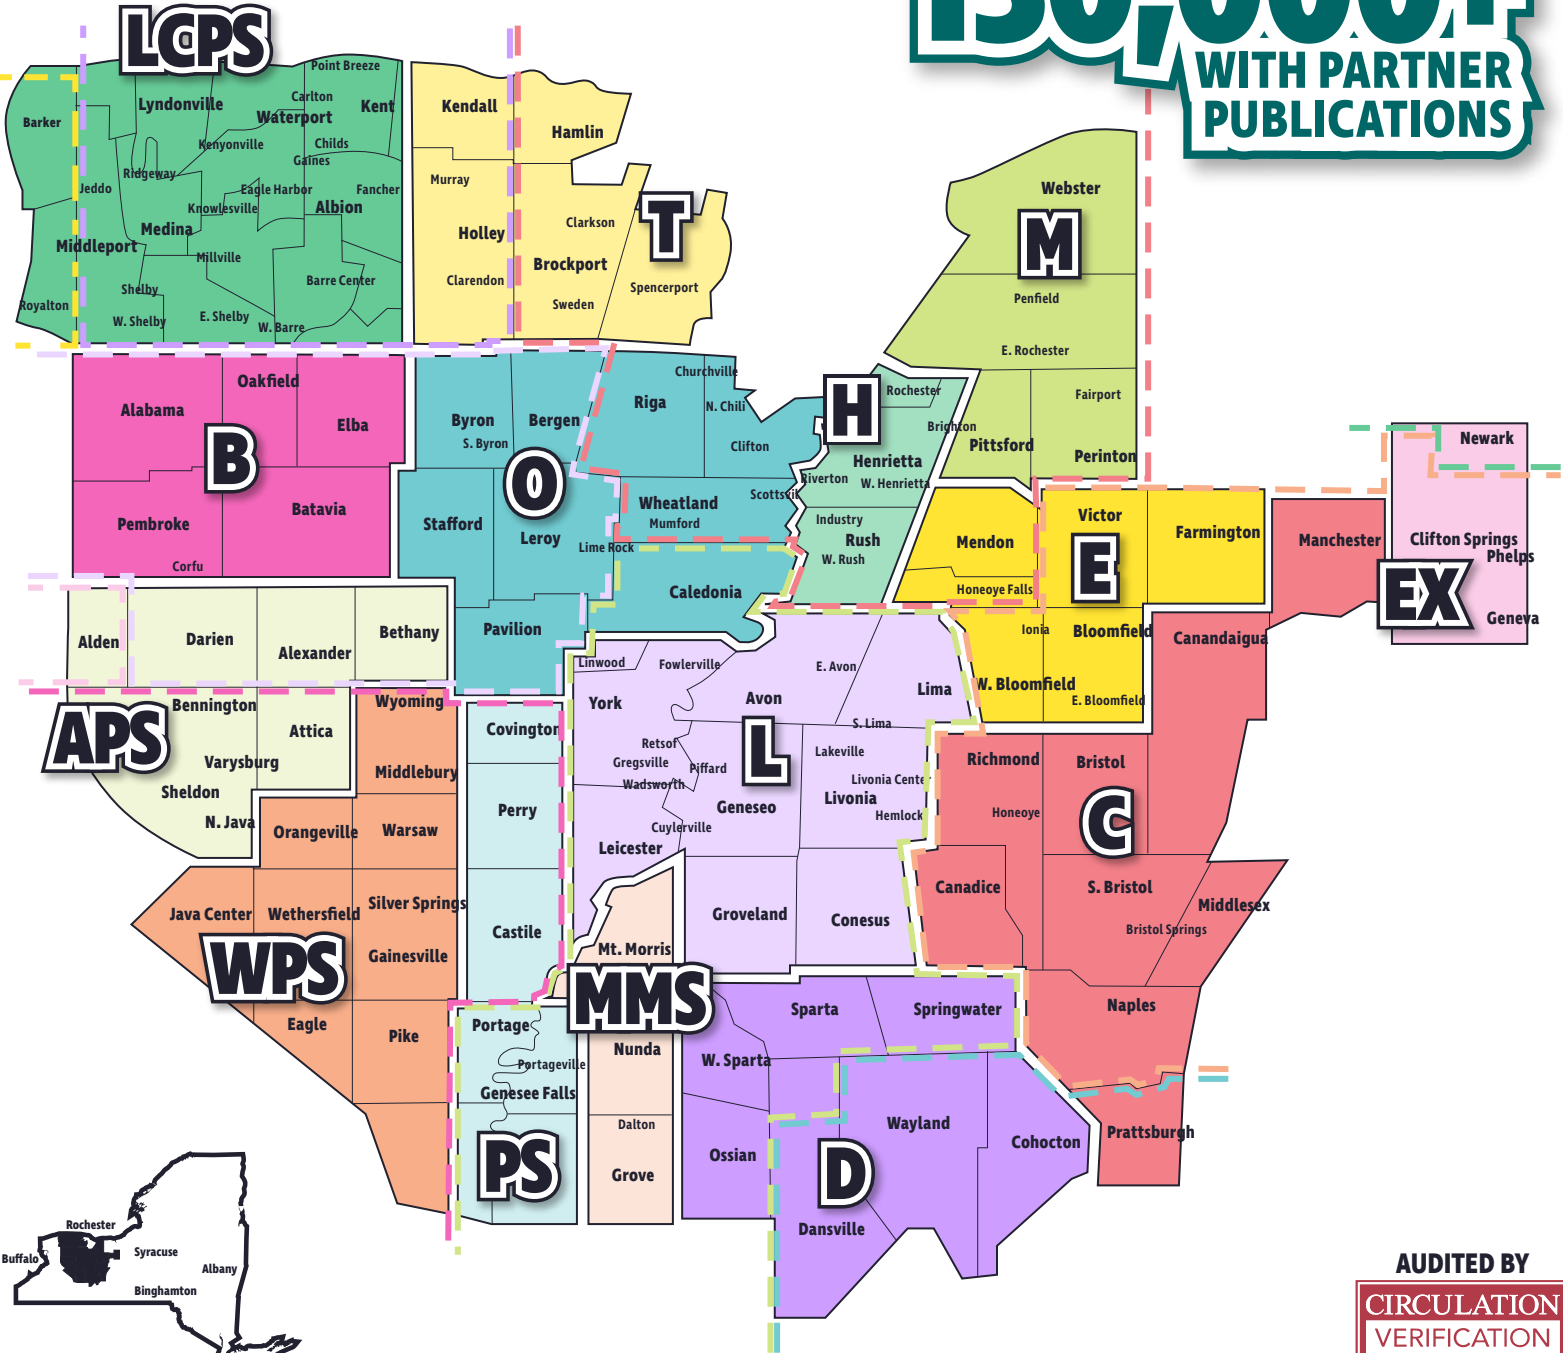

GENESEE VALLEY  
**PENNY  
SAVER**

**85,000+**  
CIRCULATION

**CIRCULATION MAP**

**130,000+**  
WITH PARTNER  
PUBLICATIONS

**AUDITED BY**  
**CIRCULATION  
VERIFICATION  
COUNCIL**

These figures reflect current residential and business deliveries.

**COUNTY LINE KEY**

--- NIAGARA	--- WYOMING
--- ORLEANS	--- LIVINGSTON
--- MONROE	--- ONTARIO
--- GENESEE	--- STEUBEN
--- ERIE	--- WAYNE

**EDITION KEY**

<b>LCPS</b> LAKE COUNTRY PS	<b>WPS</b> WARSAW PS	<b>PS</b> PERRY SHOPPER	<b>MMS</b> MT. MORRIS SHOPPER	<b>C</b> CANANDAIGUA-NAPLES
<b>B</b> BATAVIA	<b>T</b> TRI-COUNTY	<b>H</b> RUSH-HENRIETTA	<b>M</b> MONROE EAST	<b>EX</b> PS EXTRA
<b>APS</b> ATTICA PS	<b>O</b> OATKA	<b>L</b> LIVINGSTON	<b>E</b> EASTWAY	<b>D</b> DANSVILLE-WAYLAND

**M** **MONROE EAST EDITION**  
Circulation 7,134

Deadline **TUESDAY 5pm**

Brighton	14618	Perinton	14450
E. Rochester	14445	Pittsford	14534
Fairport	14450	Webster	14580
Penfield	14526		

**E** **EASTWAY EDITION**  
Circulation 10,975

**EX** **PENNSAVER EXTRA**  
Circulation 5,500

Deadline **TUESDAY 2pm**

Clifton Springs	14432	Phelps	14532
Geneva	14456	Newark	14513

Ask your ad consult for publication dates

**PARTNER PUBLICATIONS**

**LCPS** **LAKE COUNTRY PENNSAVER**  
Circulation 20,385